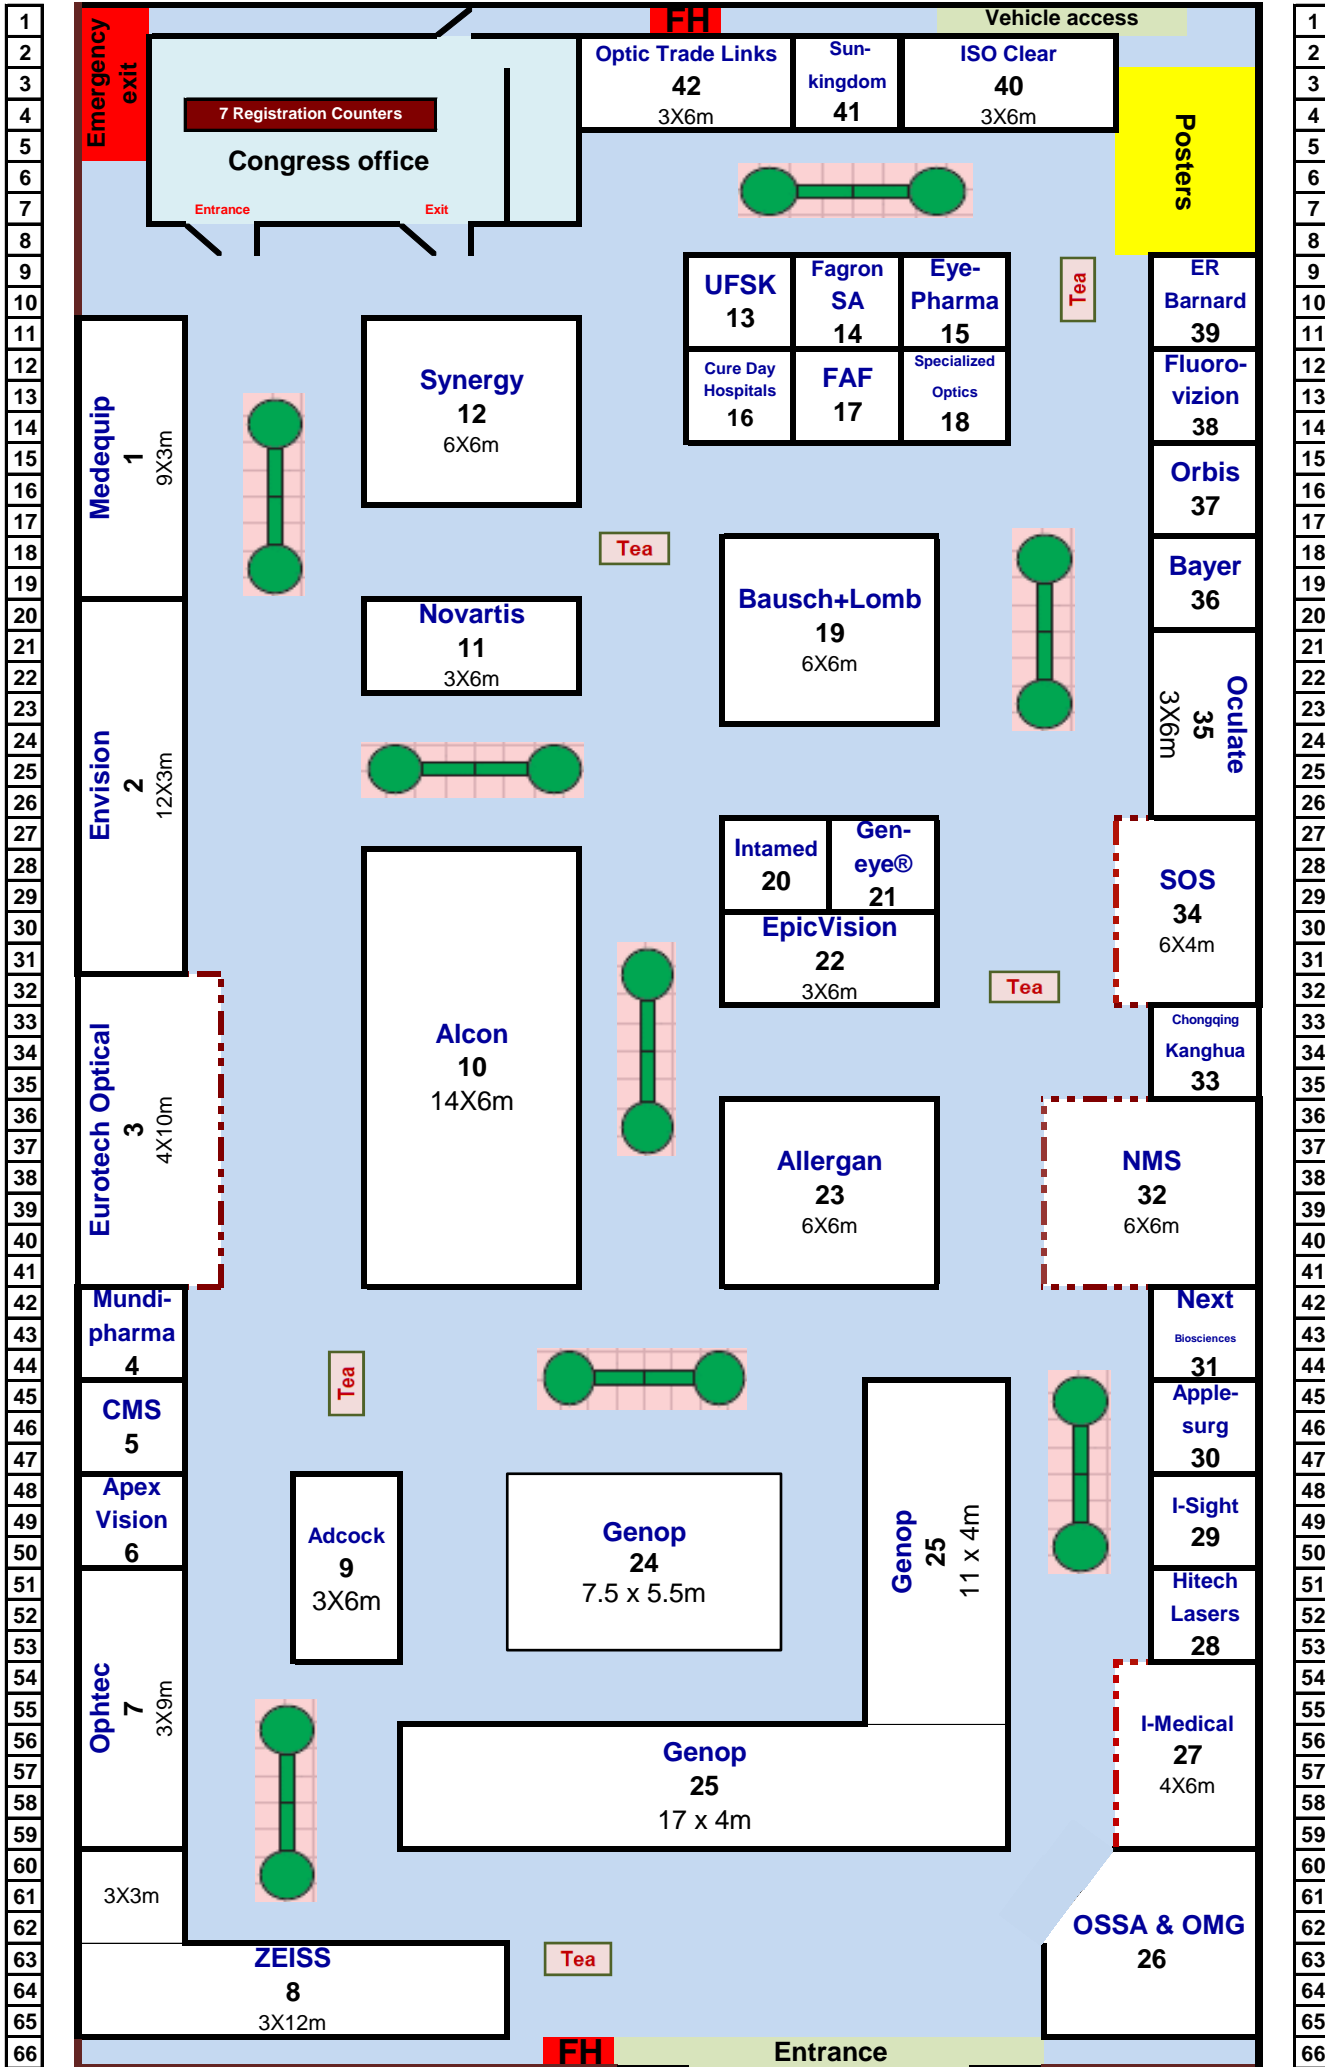

FLOOR PLAN - CTICC (Exhibition Hall 3)

Floor finish: Charcoal carpeting

Height restriction: 8m

Update 25 (06 02 2019)

1 2 3 4 5 6 7 8 9 10 11 12 13 14 15 16 17 18 19 20 21 22 23 24 25 26 27 28 29 30 31 32 33